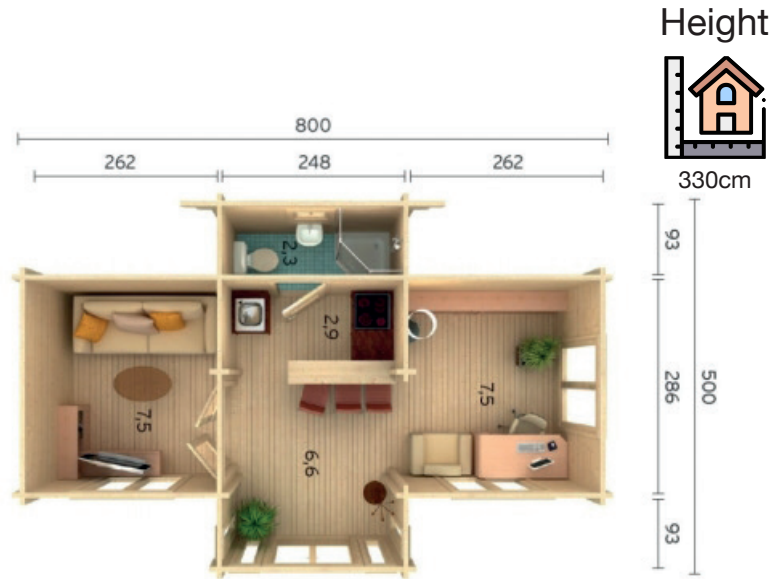

TEXAS 2

The Texas 2 timber holiday home is a multi-functional building that could be used as either a holiday retreat in the countryside or a professional workspace for a new business.

820 x 520cm

70mm

81.9m³

26.8m²

60 x 188,
115 x 188cm

Window
Opening*

28mm

19mm

N/A

FULL SPECIFICATION

CABIN SIZE:	820 x 520cm x 330cm	Wood Type:	Nordic Spruce
WALL THICKNESS:	70mm	Chalet Cut:	Logs (Wind & Rain Protection)
VOLUME:	81.9m ³	Window Type:	Double Glass
AREA:	26.8m ²	Window / Door Feature:	Rubber Seals & Silicone
DOOR OPENING:	60 x 188, 115 x 188cm	Braces:	Wind Braces
WINDOW OPENING:	26 x 153, 119 x 147, 44 x 44cm	Roof Boards With:	Boards With Tongue & Groove
FLOORS BOARDS:	28mm	Guarantee:	5 Years
ROOF BOARDS:	19mm	Treated Foundation Joists:	Yes
ROOF OVERHANG:	N/A	IDEAL FOR:	Log Cottages
UNDER PLANNING:	No		